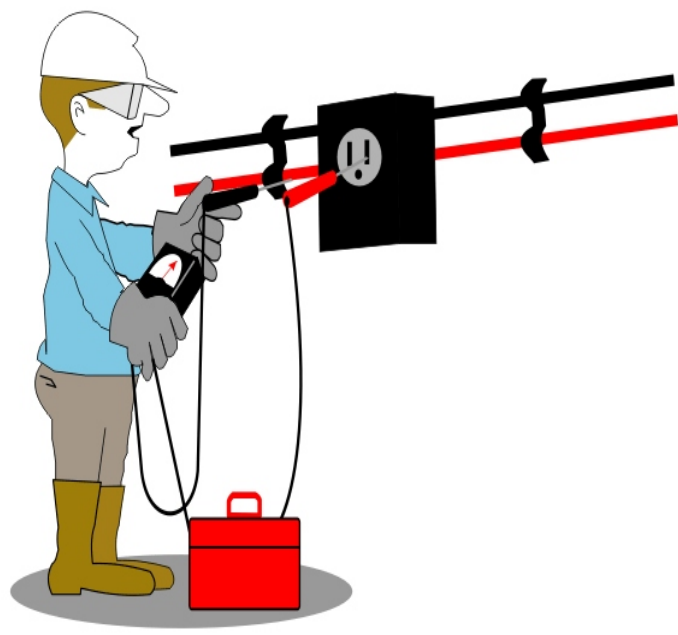

glenngraphics

COPYRIGHT

ALWAYS WEAR THE CORRECT PPE
WHEN WORKING CLOSER THAN
500MM TO LIVE CONDUCTORS!

glenngraphics

ORDER #GG360

glenngraphics.com 281-242-3211©

360
COPYRIGHT